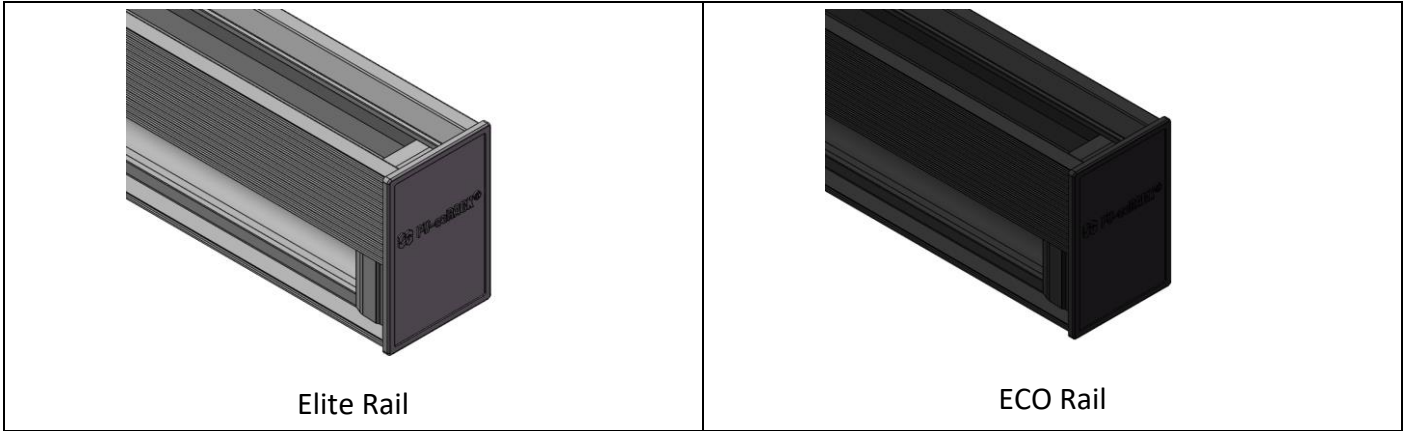

Cap for Elite and ECO Rail

Assembly

Elite Rail

ECO Rail

Component

Cap for Elite and ECO Rail
Part No.: ER-CAP-ELT/ECO (bar code: 13-031-00137)

Cap for Elite and ECO Rail, Black
Part No.: ER-CAP-ELT/ECO/B (bar code: 13-031-00139)

Technical Specification

Application	Cap for Elite rails and ECO rails	
Dimensions	L51.3mm*W36.7mm*H17mm	
Weight	0.007 Kg; 7.53Kg (carton weight)	
Packaging	200 pcs per pack, 4 packs (800 units) per carton	
Packaging Dimension	L397*W267*H345mm (carton dimension)	
Material	PA6+GF20%+UV0.5%	
Color	ER-CAP-ELT/ECO: Grey ER-CAP-ELT/ECO/B: Black	