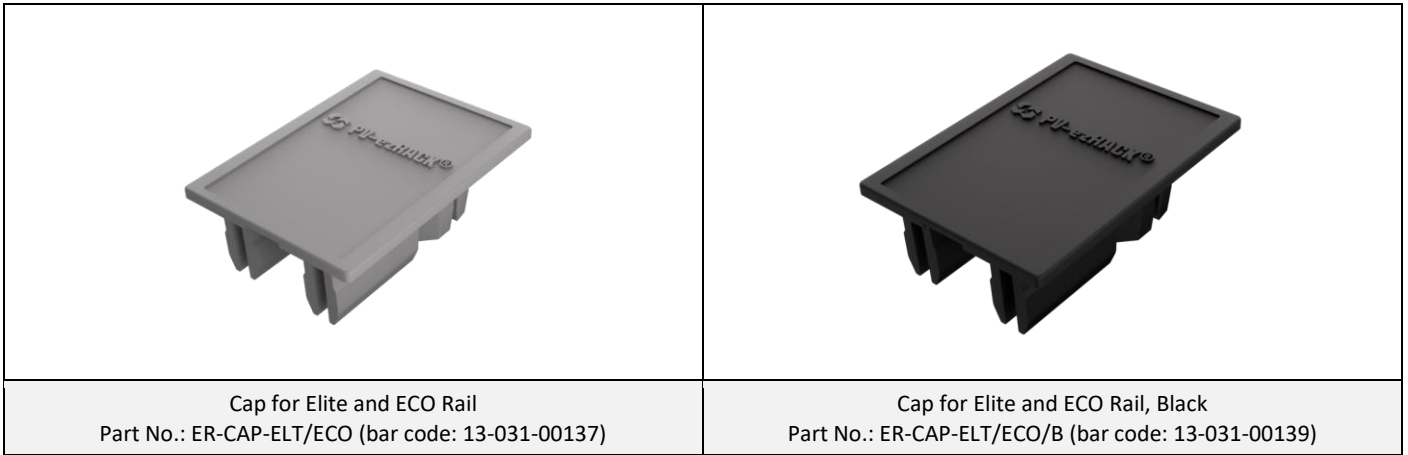

Cap for Elite and ECO Rail

Assembly

Elite Rail

ECO Rail

Component

Cap for Elite and ECO Rail
Part No.: ER-CAP-ELT/ECO (bar code: 13-031-00137)

Cap for Elite and ECO Rail, Black
Part No.: ER-CAP-ELT/ECO/B (bar code: 13-031-00139)

Technical Specification

Application	Cap for Elite rails and ECO rails	
Dimensions	L51.3mm*W36.7mm*H17mm	
Weight	0.007 Kg; 7.53Kg (carton weight)	
Packaging	200 pcs per pack, 4 packs (800 units) per carton	
Packaging Dimension	L397*W267*H345mm (carton dimension)	
Material	PA6+GF20%+UV0.5%	
Color	ER-CAP-ELT/ECO: Grey ER-CAP-ELT/ECO/B: Black	