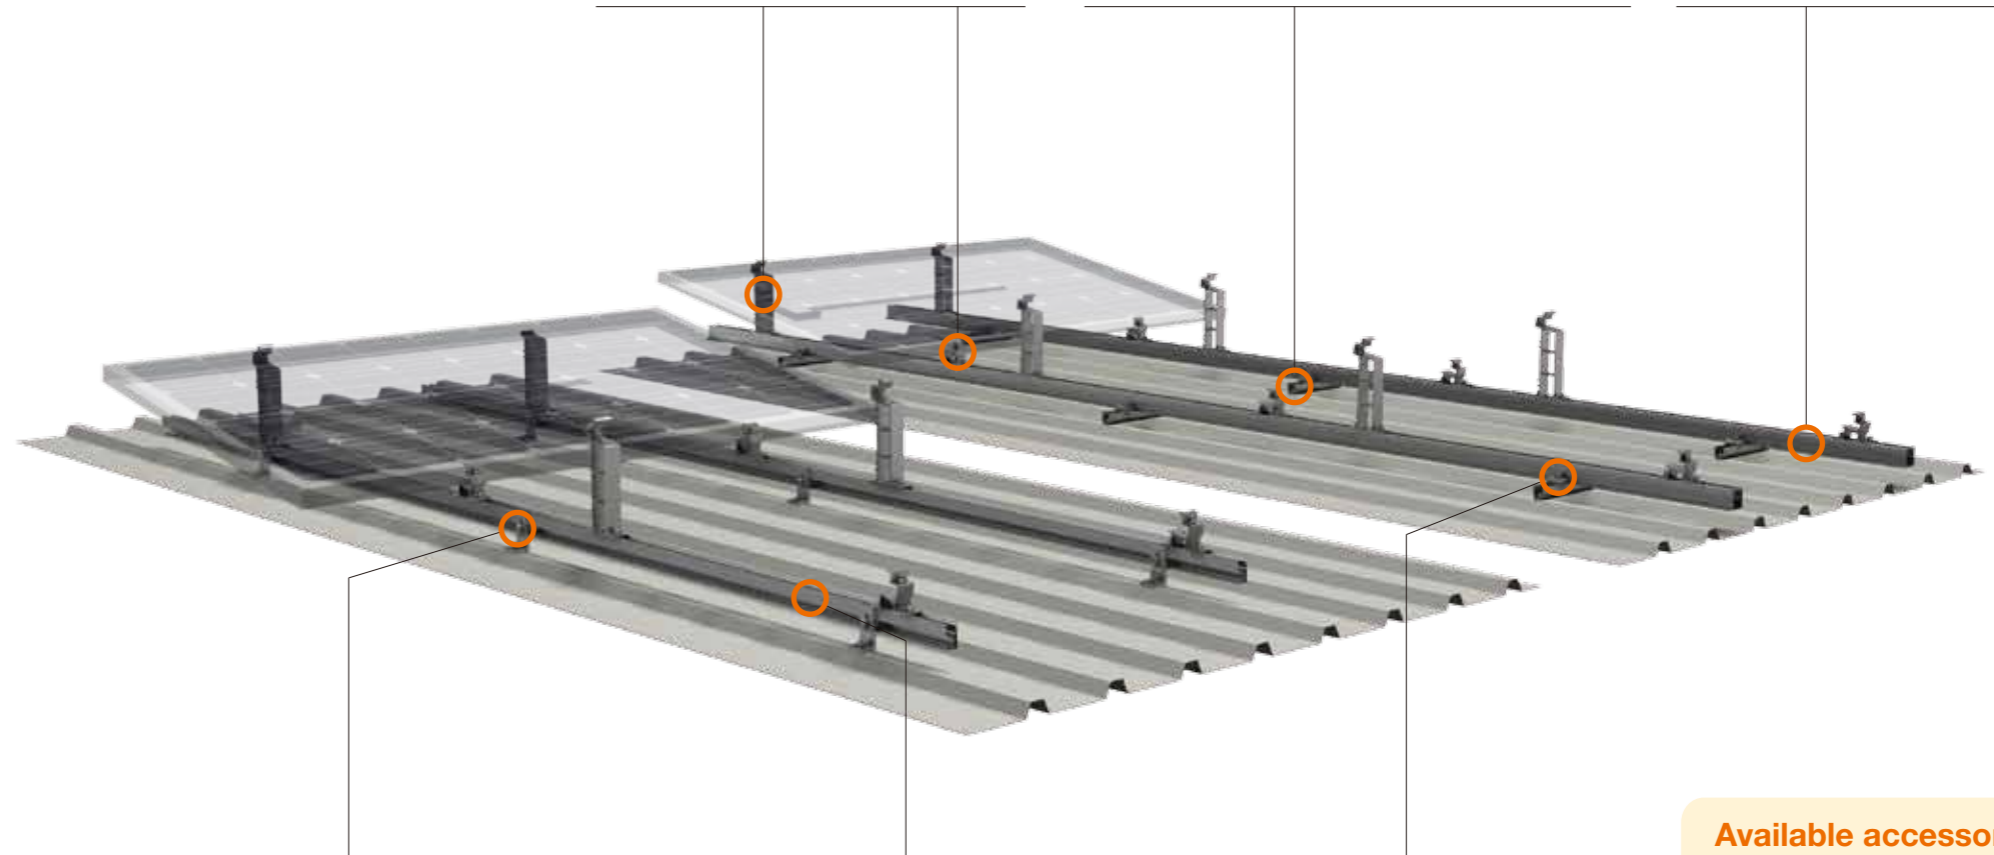

FL-COMT/Z/G & RL-COMT/Z/G

Legs Assembly

Highly pre-assembled Legs enable easy and fast installation. Manufactured from aluminum offer excellent corrosion resistance.

S-MT

MT-Rail Support

The MT-Rail Support (240 mm/440 mm) is special developed for tin roofs with large span purlins. Glued EPDM pad applied for water-resistance protection.

ER-R-T

T-Rail

The Rail profile has been specially developed to achieve large spans to reduce the number of interfaces to be fixed. Both T-Rail 50 and T-Rail 110 available.

ER-I-05 ER-I-05/CM ER-I-05A/EZC/ECO ER-I-25 EZ-AD-C43

Tin interface

The robust aluminium L-feet, which provides a height adjustment of almost 30mm, is designed for corrugated and trimdek type tin roofs. It comes with Z-Module, Click Module or ez Connection, which is pre-assembled and helps to ease the Rail installation.

ER-R-ECO

ER-R-ECO

Specifically developed to achieve larger spans, the ECO-Rail has reduced the number of required fixings. The ECO-Rails have two patented Z-Module channels with one at top for panel mounting and the second on side for connecting to the roof interface.